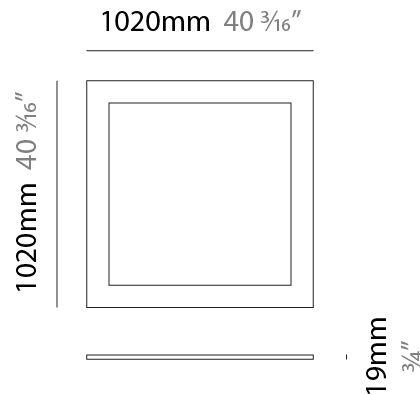

INFINITE FRAME SURFACE

A52057-

base number
Color   Finish
Temperature   Options

PROJECT
TYPE
SPECIFIER
QUANTITY
DATE

1. To build a product code in our configurator select the specify button on the base model # product page
2. To build a manual product code on this datasheet choose from the options listed below in blue font and add the suffix to the base model #

GENERAL

Series: Infinite Frame
Partner: Ivela
Division: Architectural
Installation: Surface
Product Type: Panels
Mounting Location: Ceiling
Light Distribution: Direct

PHYSICAL

Shape: Square
Length (mm): 1020
Length (in): 40 ³/₁₆"
Width (mm): 1020
Width (in): 40 ³/₁₆"
Height (mm): 19
Height (in): 3/4
Diffuser: PMMA - Opal
Fixture Finish: WHI / BLK / GLD
Fixture Material: Aluminum

ELECTRICAL

Lamp Type: LED
Input Wattage (W): 80
Total Output Wattage (W): 68
Dimming: Tri-Mode (Non-Dimming and Phase Dimming (120Vac only) and 0-10V Dimming)
Driver Included: No
Driver Location: Remote
Driver Type: Constant Voltage - Universal
Driver Class: Class 2
Housing: ENCP 6/8
Input Voltage (V): 120 - 277
Output Voltage (V): 24

LED

Color Temperature (°K): 2700 / 3000 / 4000
Max. Delivered Lumen (lm): 4800 / 5000 / 5300
Nominal Lumen (lm): 9600 / 10000 / 10600
CRI: >93 CRI
Lamp Life (hrs): 50000

OPTICAL

RATINGS AND CERTIFICATIONS

Certified By: CSA Certified to UL and CSA Standards
IP rating: IP20